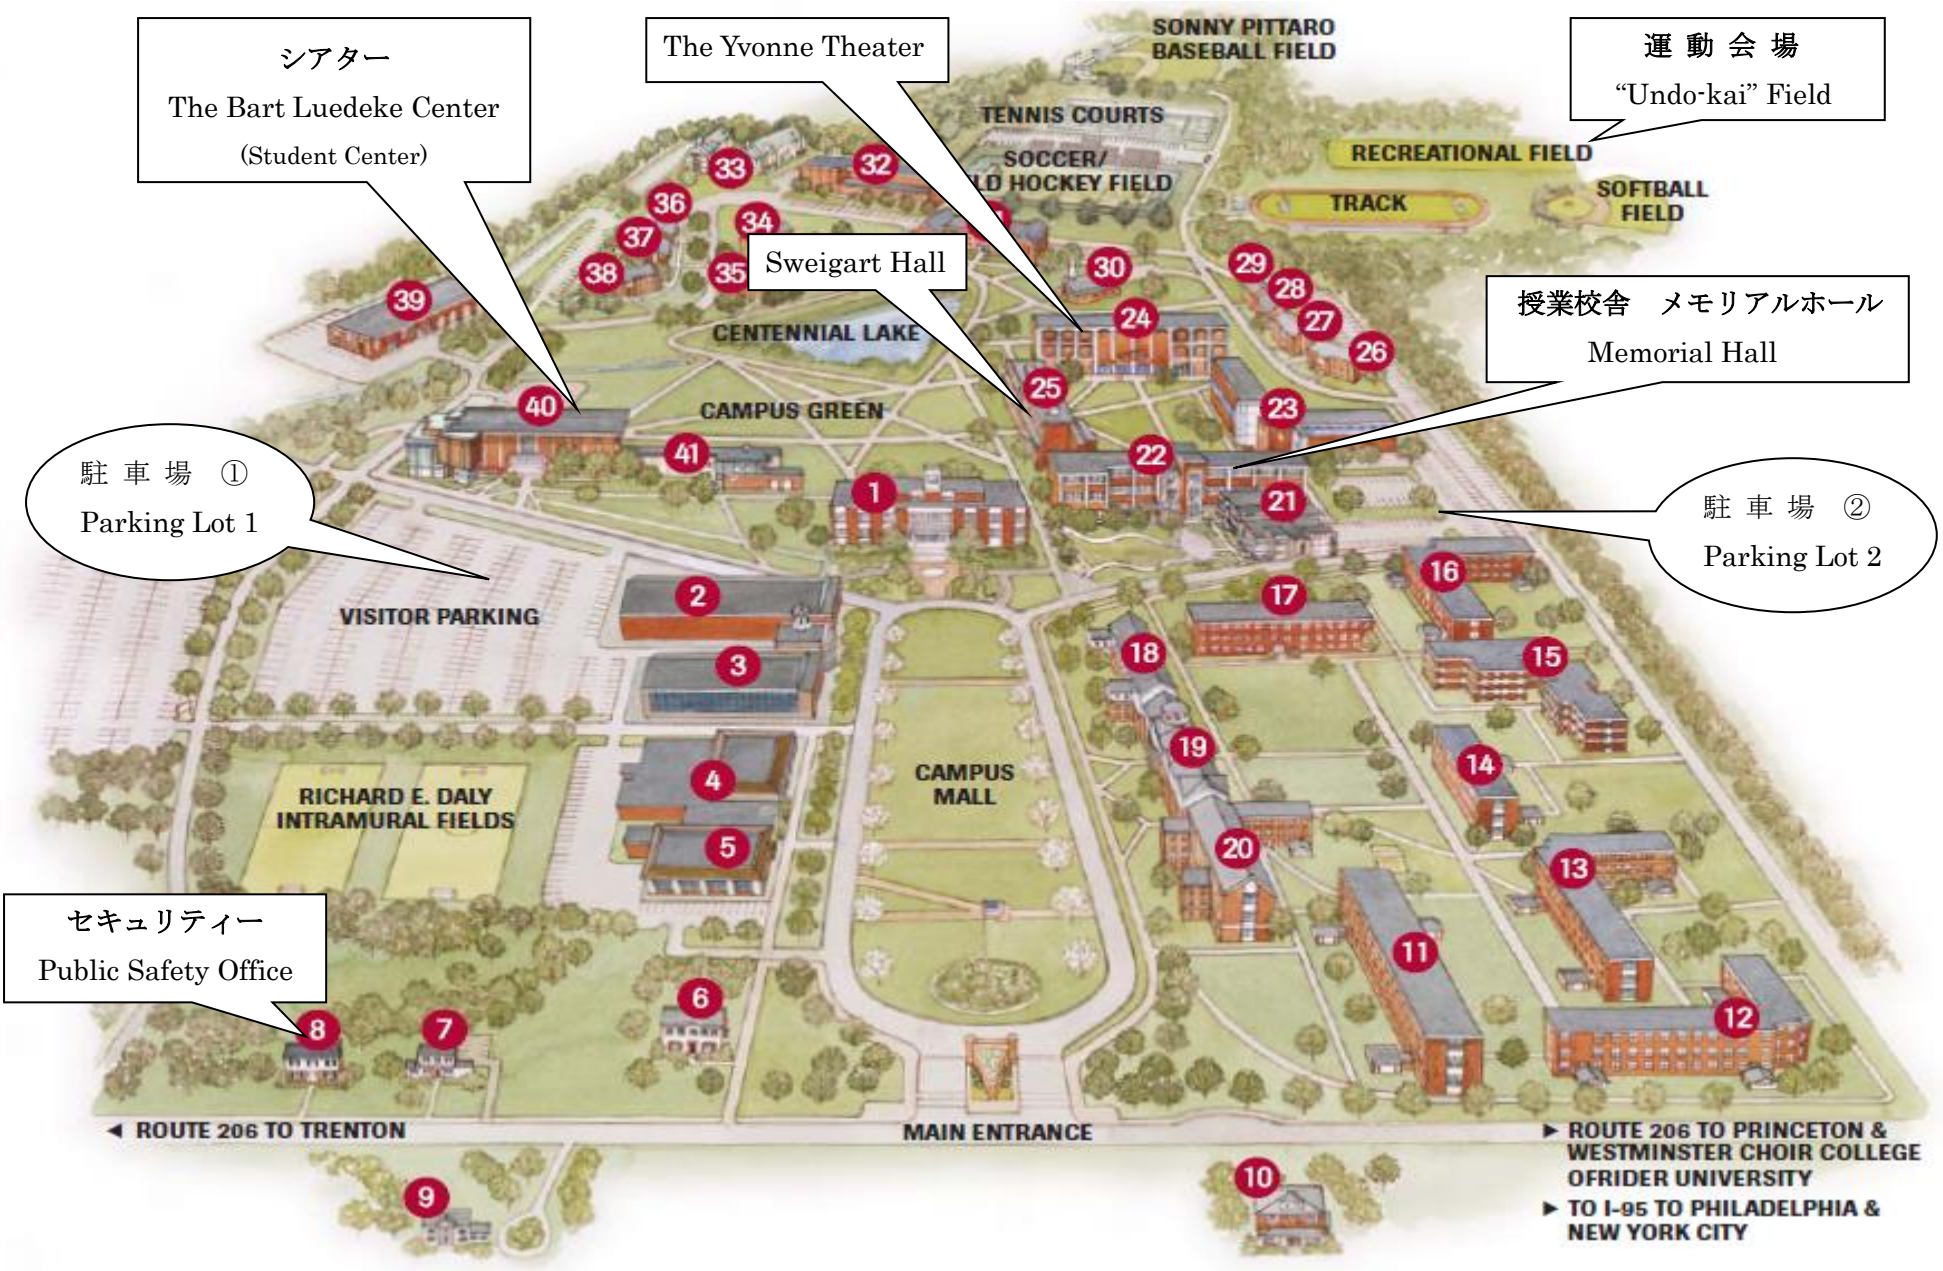

ライダー大学構内見取り図(Rider University Campus Map)

シアター
The Bart Luedeke Center
(Student Center)

The Yvonne Theater

運動会場
"Undo-kai" Field

Sweigart Hall

授業校舎 メモリアルホール
Memorial Hall

駐車場 ①
Parking Lot 1

駐車場 ②
Parking Lot 2

セキュリティー
Public Safety Office

◀ ROUTE 206 TO TRENTON

MAIN ENTRANCE

▶ ROUTE 206 TO PRINCETON & WESTMINSTER CHOIR COLLEGE OF RIDER UNIVERSITY
▶ TO I-95 TO PHILADELPHIA & NEW YORK CITY